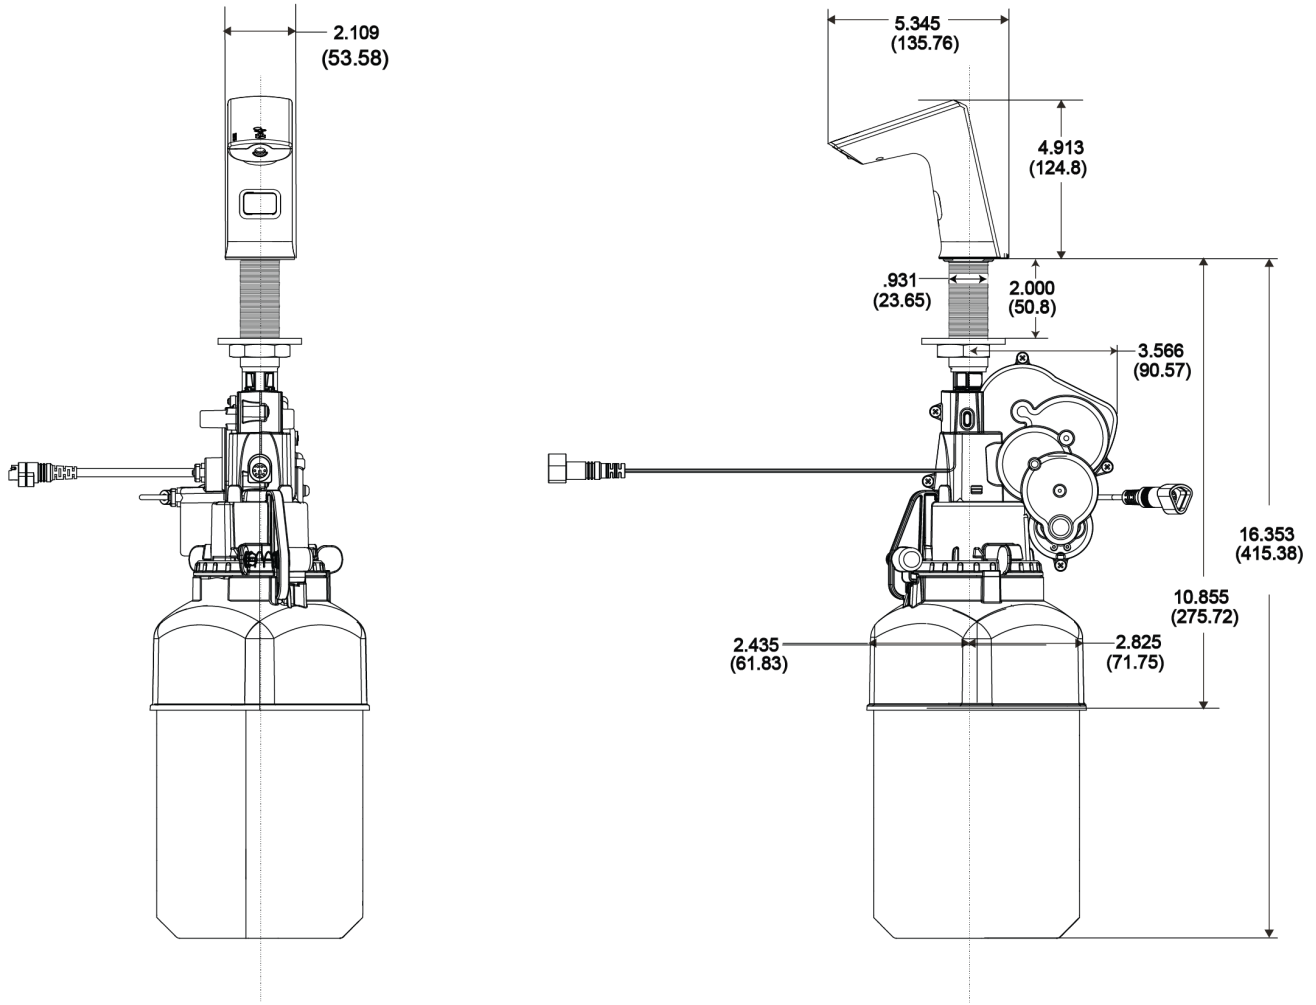

CODE NUMBER

3346087

DESCRIPTION

Sloan® Deck-Mounted Foam Soap Dispenser, Polished Chrome Finish

DETAILS

- Finish: Polished Chrome (CP)
- Power Type: Battery
- Height: 5" (127mm)
- Width: 2" (51mm)
- Depth: 5 ½" (132mm)
- Maximum Deck Thickness: 2" (51mm)
- Sensor Type: IR

FEATURES

Sensor Activated, Electronic, Chrome Plated Die Cast Body, Hand Washing Foam Soap Dispenser with the following features:

- Modular one-piece construction easily attaches to deck surface
- All electronics in spout are sealed
- Designed for drip free foam dispensing operation
- Motor Assembly suspended under counter connected to soap dispenser spout
- Motor Assembly rotates 360 degrees for easy installation
- Battery life of 45,000 activations
- 1,500 dispenses per foam soap bottle
- Ships with 2 bottles of non-scented, non-colored foam soap (1500ml per bottle)
- Additional foam soap can be purchased through Sloan (ESD-325) or GOJO distribution (8565-04-N6300GN)
- Ships with battery pack (4 "D" Alkaline batteries included)
- Sensor range - nominal 5"
- GFI outlet suggested per code
- 120V/15 Amp
- Optional AC adaptor can be purchased separately (part number 0346090)
- Select the ESD-501 to combine ESD-500 soap dispenser, 2 bottles of soap and the EFX.250.500.0000 faucet

SOAP REFILLS

- ESD-325 (1500 ml/mL)

VIDEOS

- PVD Special Finishes

COMPLIANCES & CERTIFICATIONS

(ADA Compliant, WELL Building Standard)

RECOMMENDED SPECIFICATION

Sloan Foam Soap Dispenser model number ESD-500. Chrome Plated Dispenser. Supplied with 2 bottles of 1500ml soap.

WARRANTY

[View Warranty Information](#)

ROUGH-IN

MATCHING FAUCETS

This soap dispenser is compatible with [BASYS® faucets](#).

Sloan 10500 Seymour Ave, Franklin Park, IL 60131

Phone: 800.982.5839 • Fax: 800.447.8329 • sloan.com