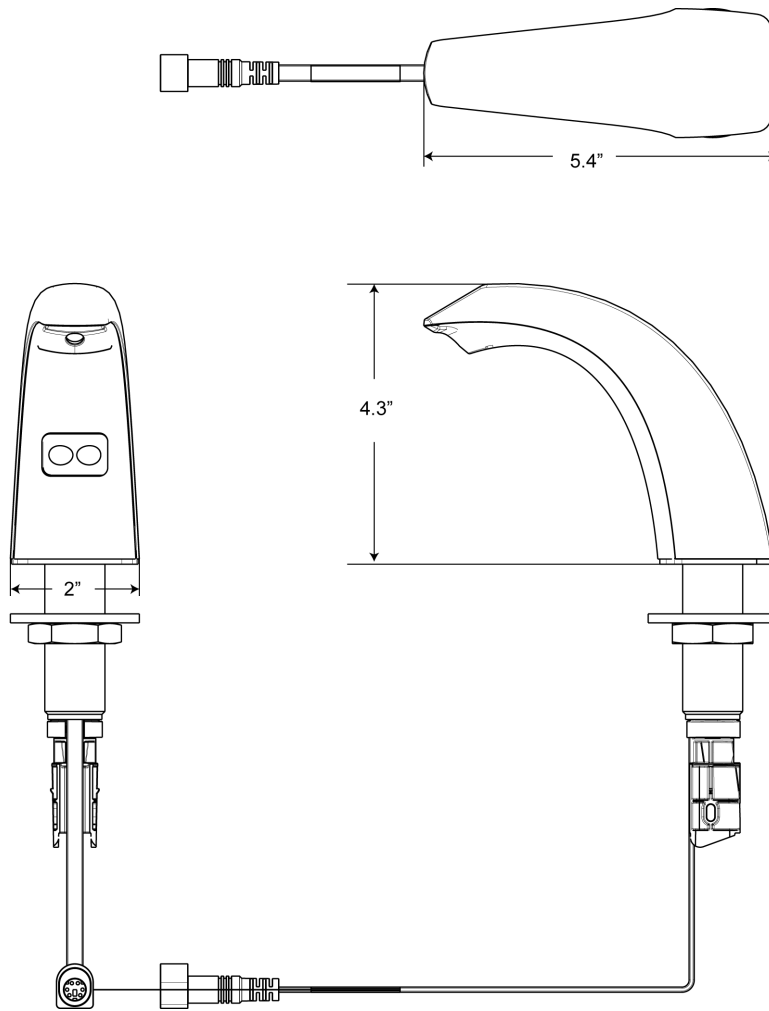

**CODE NUMBER**

3346097

**DESCRIPTION**

Sloan® Deck-Mounted Foam Soap Dispenser, Polished Chrome Finish

**DETAILS**

- Finish: Polished Chrome (CP)
- Power Type: Battery
- Height: 4 3/10" (109mm)
- Width: 2" (51mm)
- Depth: 5 2/5" (137mm)
- Maximum Deck Thickness: 2" (51mm)
- Sensor Type: IR

**FEATURES**

Sensor Activated, Electronic, Chrome Plated Die Cast Body, Hand Washing Foam Soap Dispenser with the following features:

- Modular one-piece construction easily attaches to deck surface
- All electronics in spout are sealed
- Designed for drip free foam dispensing operation
- Motor Assembly suspended under counter connected to soap dispenser spout
- Motor Assembly rotates 360 degrees for easy installation
- Battery life of 45,000 activations
- 1,500 dispenses per foam soap bottle
- Ships with 2 bottles of ESD-325 non-scented, non-colored foam soap (1500ml per bottle)
- Ships with battery pack (4 "D" Alkaline batteries included)
- Sensor range - nominal 5"
- GFI outlet suggested per code
- 120V/15 Amp
- Optional AC adaptor can be purchased separately (part number 0346090)
- Select the ESD-801 to combine ESD-800 soap dispenser, 2 bottles of soap and the EBF-85-4 faucet

**SOAP REFILLS**

- ESD-325 (1500 ml/mL)

**VIDEOS**

- ▶ [PVD Special Finishes](#)

**COMPLIANCES & CERTIFICATIONS**

(ADA Compliant, WELL Building Standard)

**RECOMMENDED SPECIFICATION**

Sloan Foam Soap Dispenser model number ESD-800. Chrome Plated Dispenser. Supplied with 2 bottles of 1500ml soap.

**WARRANTY**

[View Warranty Information](#)

**ROUGH-IN**

**MATCHING FAUCETS**

	Name	Description	
	ETF-80	Optima® Hardwired-Powered Deck-Mounted Mid Body Faucet	<a href="#">View more info</a>
	EBF-85	Optima® Battery or Turbine-Powered Deck-Mounted Mid Body Faucet	<a href="#">View more info</a>